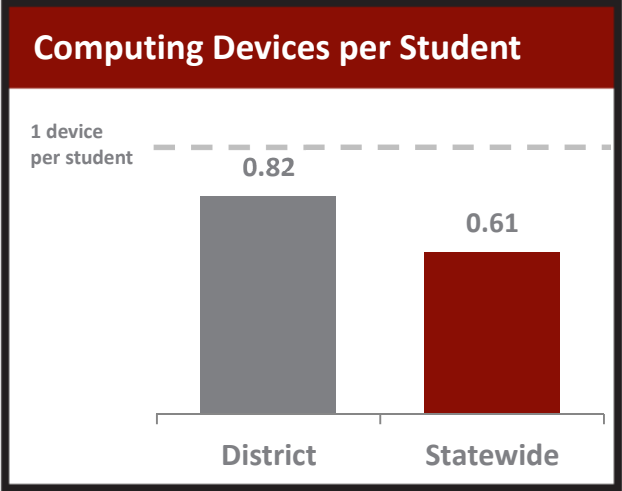

Beaver County School District

Computing Devices Used in Schools

	Total for Student Use	Total for Teacher or Administrator Use
Desktops Using Windows OS	121	108
Laptops Using Windows OS	30	25
Mac Desktops	40	5
Mac Laptops	0	8
Google Chromebooks	1,074	85
Windows Tablets	0	0
Android Tablets	0	0
iOS Tablets	6	90

0.54 Wi-Fi Access Points
 Per Classroom Compared to
0.58 Statewide

District Facts

Population	6,514
Student Body Size	1,542
Number of Schools	5
Urban/Rural	Rural
Median Household Income	\$46,660
Poverty Rate	14.1%
Free/Reduced Lunch Eligible	42.1%